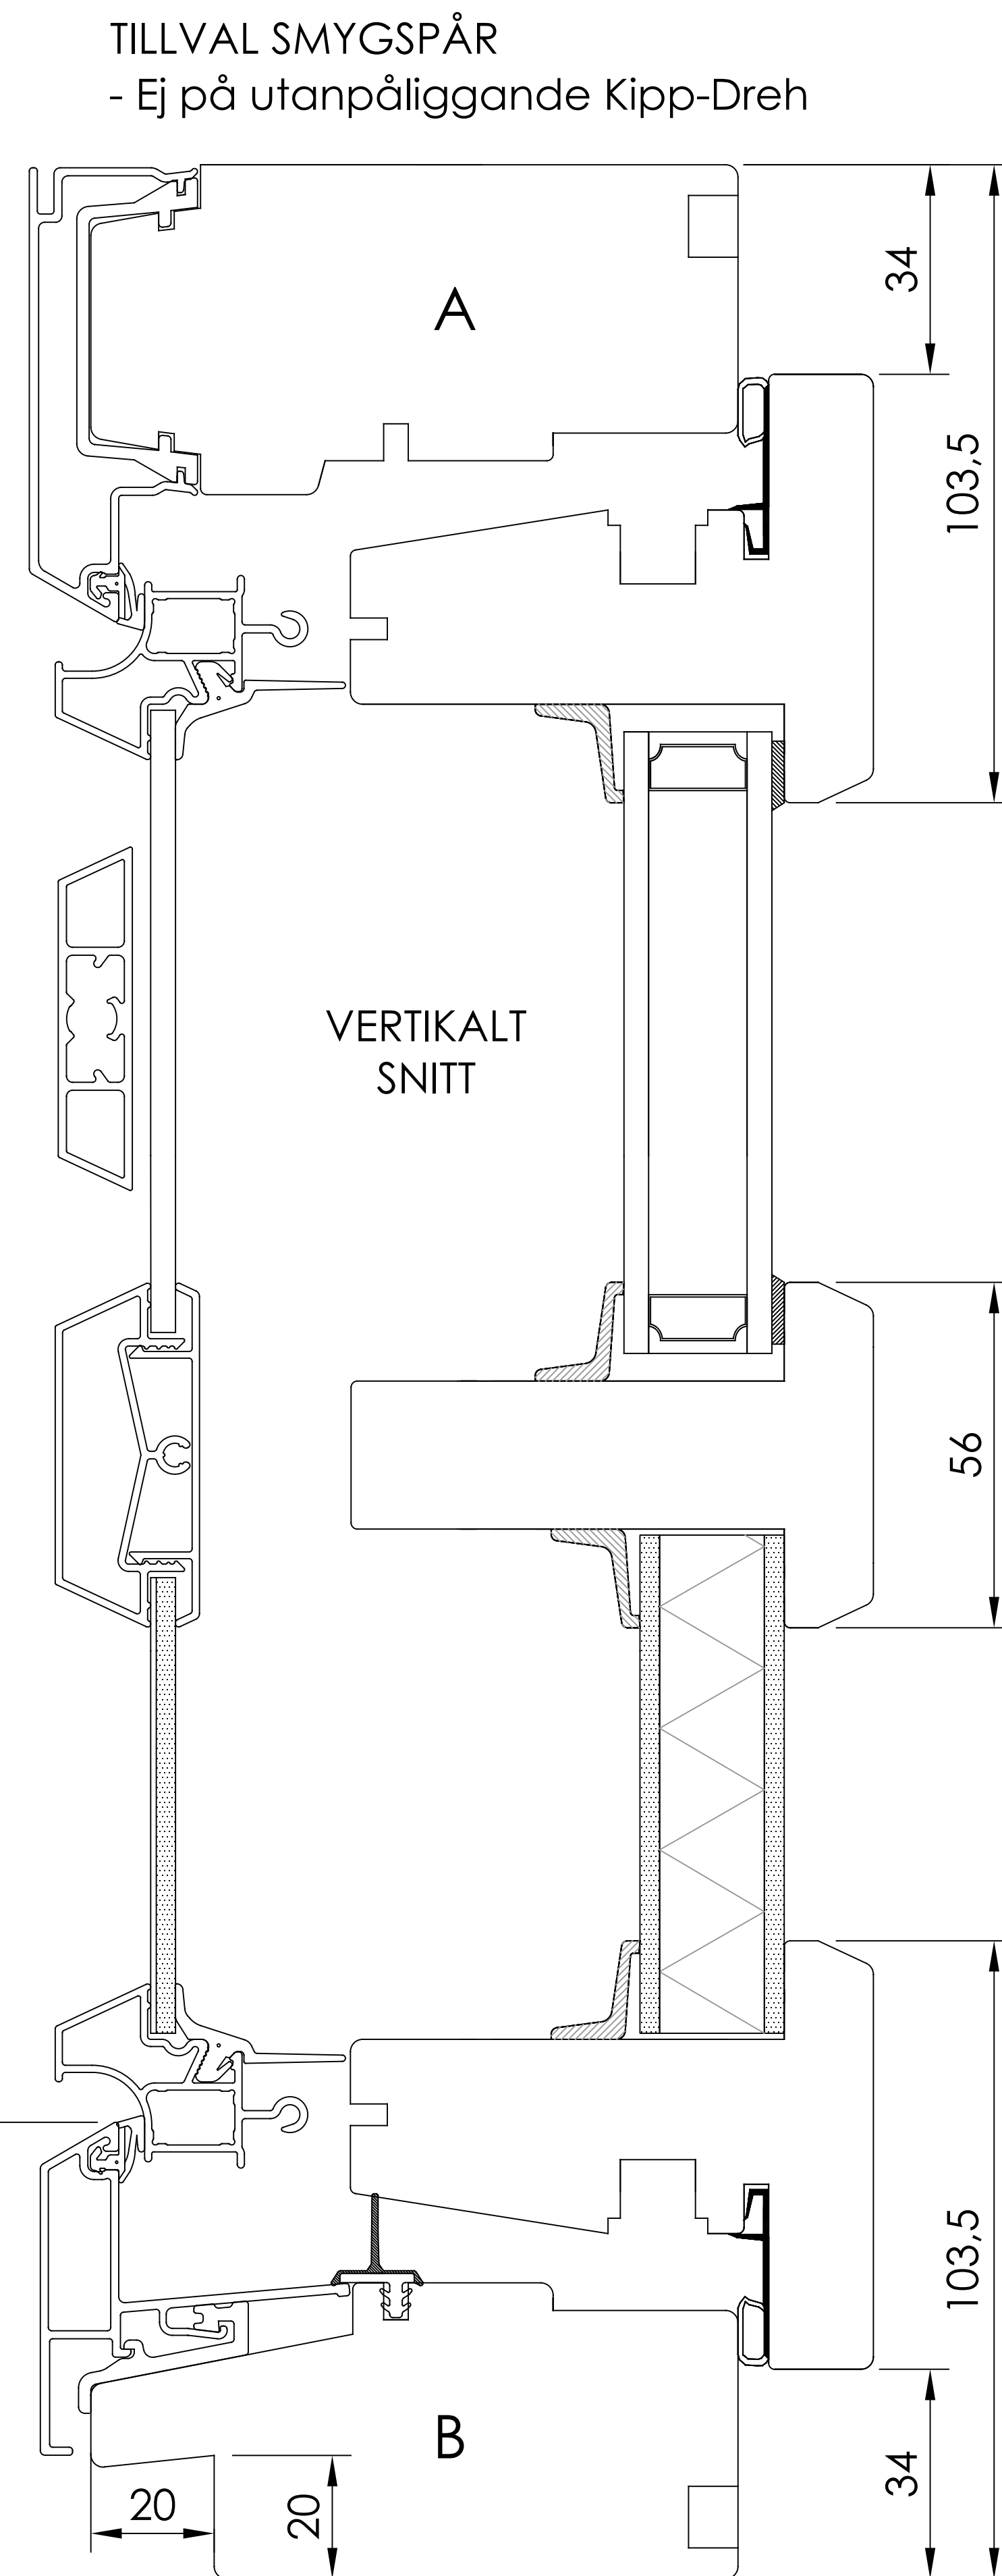

Standard tröskel